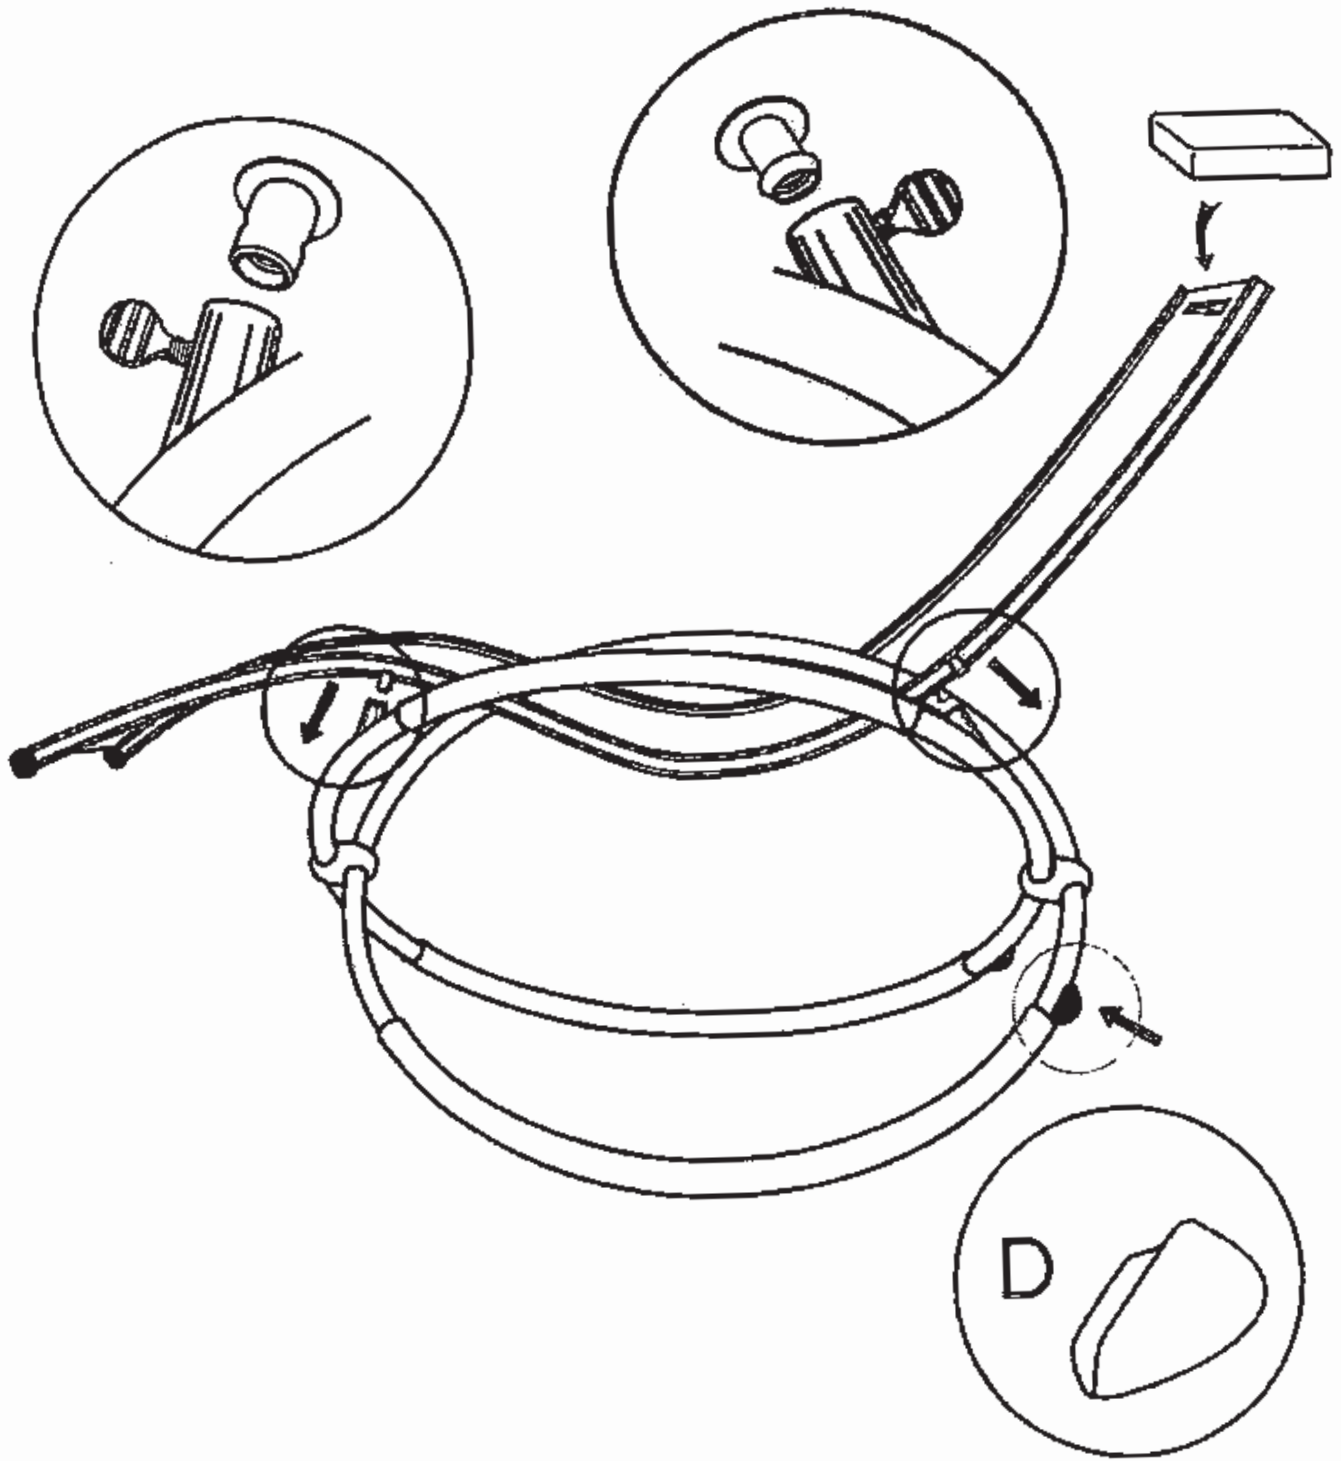

05382

POLTRONA NEW ROCKING

Rock Chair

Assembly Instruction

Open the box and check all the parts in the pictures

1

Open the bed, insert the inner tube and close screw at "1"

2

3

The open part of the stopper should be adjust to against the fabric.