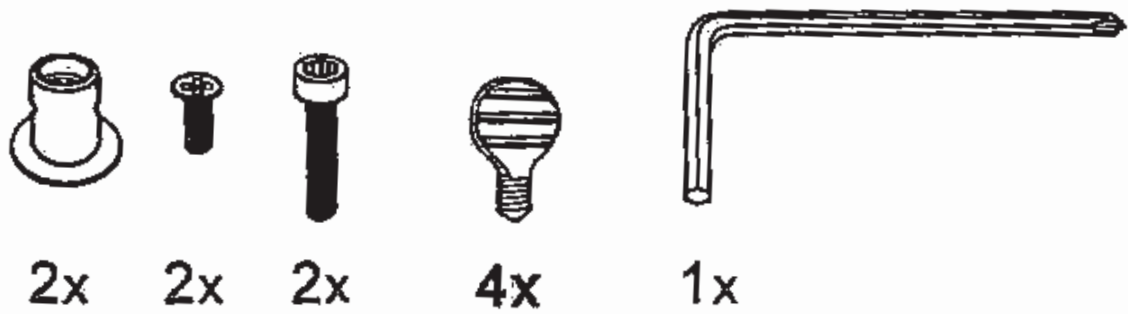

05382

POLTRONA NEW ROCKING

Rock Chair

Assembly Instruction

Open the box and check all the parts in the pictures

1

Open the bed, insert the inner tube and close screw at "1"

2

3

The open part of the stopper should be adjust to against the fabric.