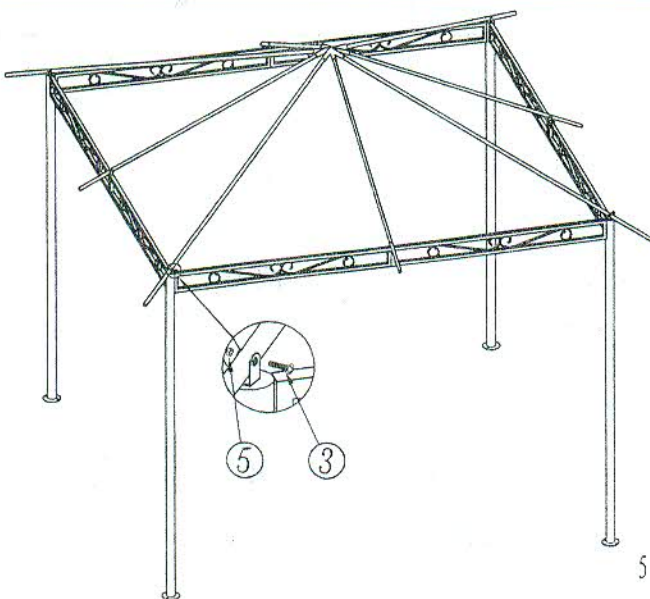

ort.
5849

GAZEBO 3x3 FERRO - ASSEMBLY INSTRUCTION

1

2

3

4

5

6

PART NUMBER INSTRUCTION

Ⓐ 1 PC

Ⓑ 4 PCS

Ⓒ 4 PCS

Ⓓ 4 PCS

Ⓔ 4 PCS

Ⓕ 4 PCS

Ⓖ 4 PCS

Ⓗ 1 PC

7

① 8 PCS

② M6x30 8 PCS

③ M6x25 24 PCS

④ Φ6 16 PCS

⑤ M6 8 PCS